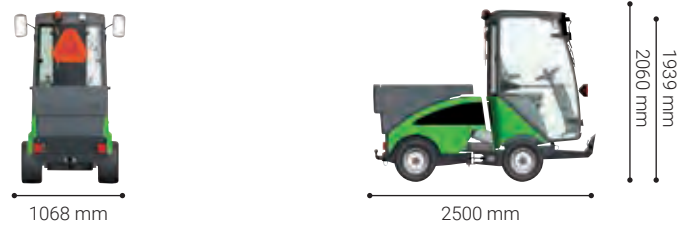

Load carrier - City Ranger 2260

Standard equipment:

- Lashing hooks** The load carrier has 4 lashing hooks to strap down tools etc.
- Light weight** Produced in PE plastic the load carrier is lightweight and easy to handle.
- Low loading height** Facilitates ergonomic loading reducing the strain on the back.

Technical specifications

Dimensions		
Length	mm	2500
Width	mm	1068
Height with cabin / roll bar (ROPS)	mm	1939 / 2060
Storage dimensions		
Length	mm	1185
Width	mm	880
Height	mm	585
Weights		
Weight with cabin / roll bar (ROPS) ¹⁾	kg	966 / 936
Payload with cabin / roll bar (ROPS)	kg	644 / 674
Weight (load carrier)	kg	26
Performance		
Platform, length	mm	820
Platform, width	mm	760
Platform, height	mm	68-200
Volume	l	95
Load carrying capacity, max.	kg	100
Loading height	mm	900
CE certified according to EU directive		

¹⁾ Includes: load carrier, 75 kg operator and 90% fuel capacity.